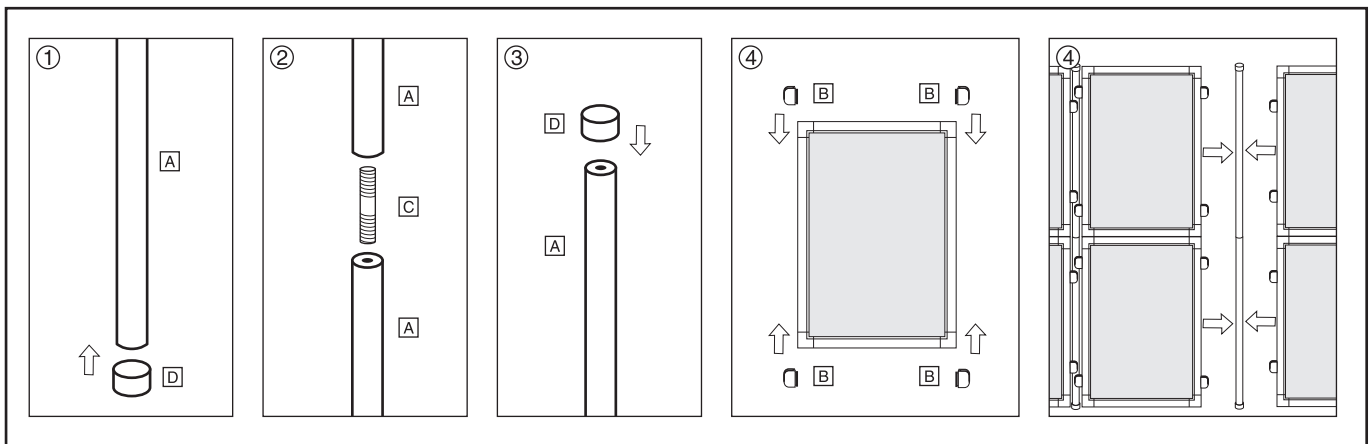

ShowUp

Panel height 2x100 cm = Total external height 206 cm

Header Panel height 30/41 cm = Total external height 250cm

03/2004