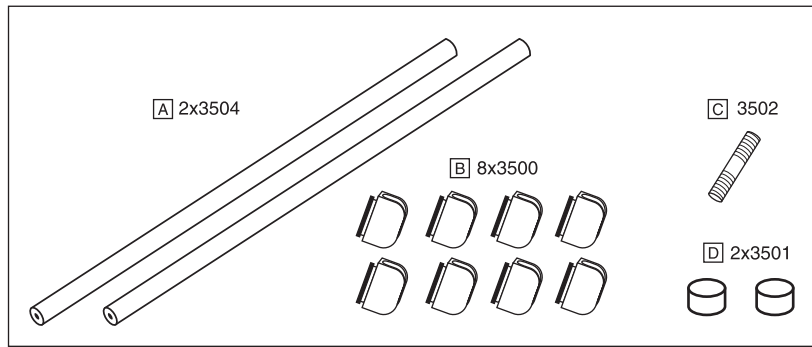

ShowUp

Panel height 2x100 cm = Total external height 206 cm

Header Panel height 30/41 cm = Total external height 250cm

03/2004