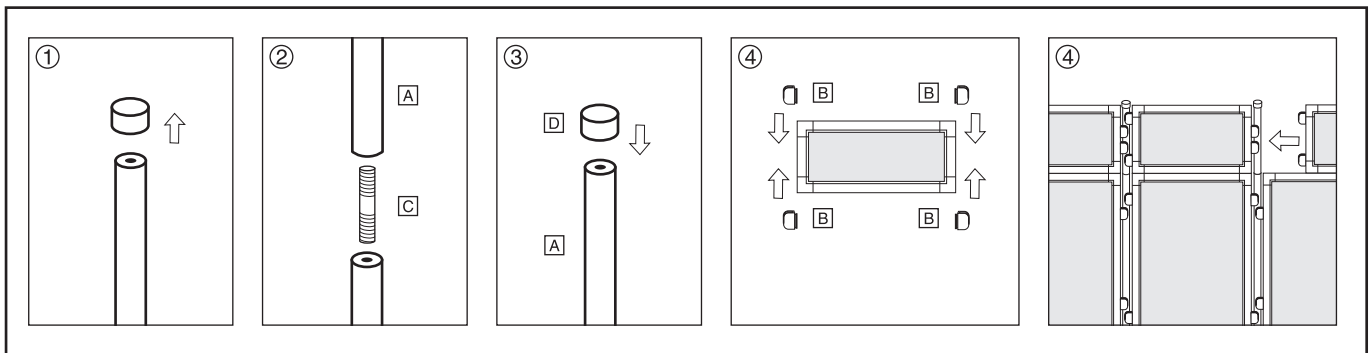

ShowUp

Panel height 2x100 cm = Total external height 206 cm

Header Panel height 30/41 cm = Total external height 250cm

03/2004