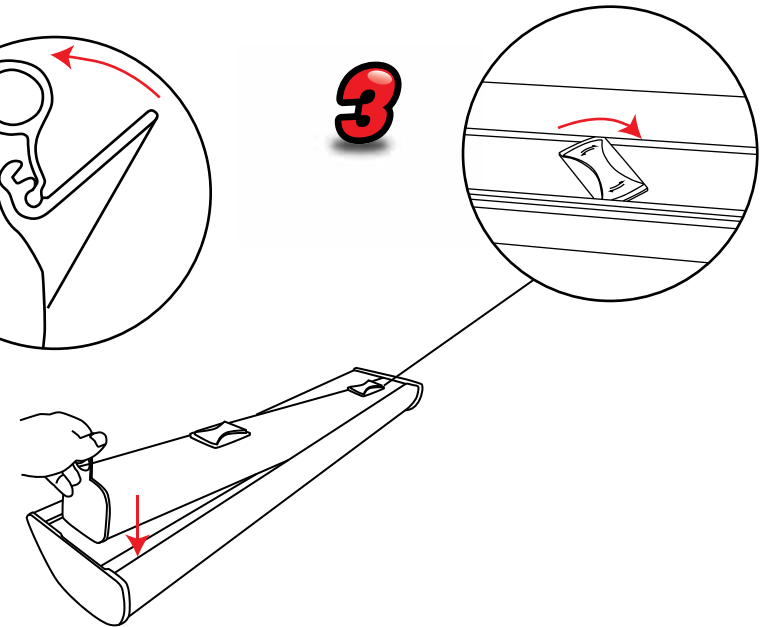

kg
850mm 4.92kg

Visible graphic Area: 850/1000mm (w) x 2000mm (h)
Reccommended Graphic Thickness: 225-400 microns

Attaching Graphic

1

2

3

Merlin

1