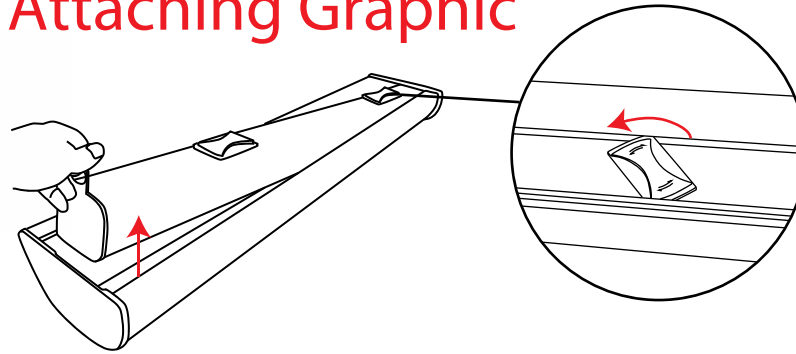

kg
850mm 4.92kg

Visible graphic Area: 850/1000mm (w) x 2000mm (h)
Reccommended Graphic Thickness: 225-400 microns

Attaching Graphic

1

2

3

Merlin

1