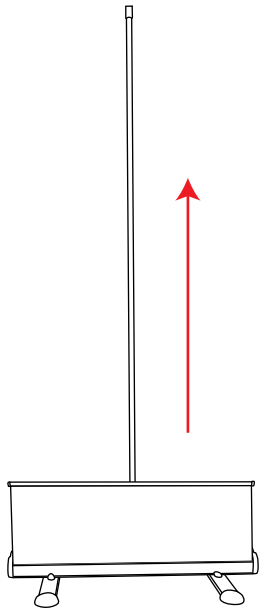

Thunder

Visible graphic Area: 850mm(w) x 2025mm (h)
Beaufort scale 5 if pegged (18-24mph)
Beaufort scale 2 if unpegged (4-7mph)
Recommended to be weighed down if unpegged

850mm 9.05kg

kg

1

Thunder Rev2

Installation

Thunder

1

2

3

4

5

6

7