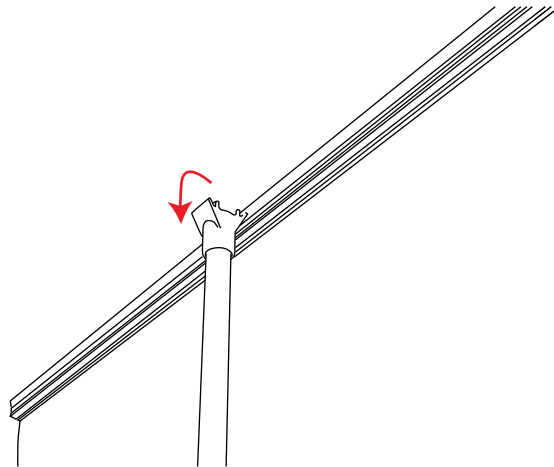

Thunder

Visible graphic Area: 850mm(w) x 2025mm (h)
Beaufort scale 5 if pegged (18-24mph)
Beaufort scale 2 if unpegged (4-7mph)
Recommended to be weighed down if unpegged

850mm 9.05kg

kg

1

Thunder Rev2

Installation

Thunder

1

2

3

4

5

6

7