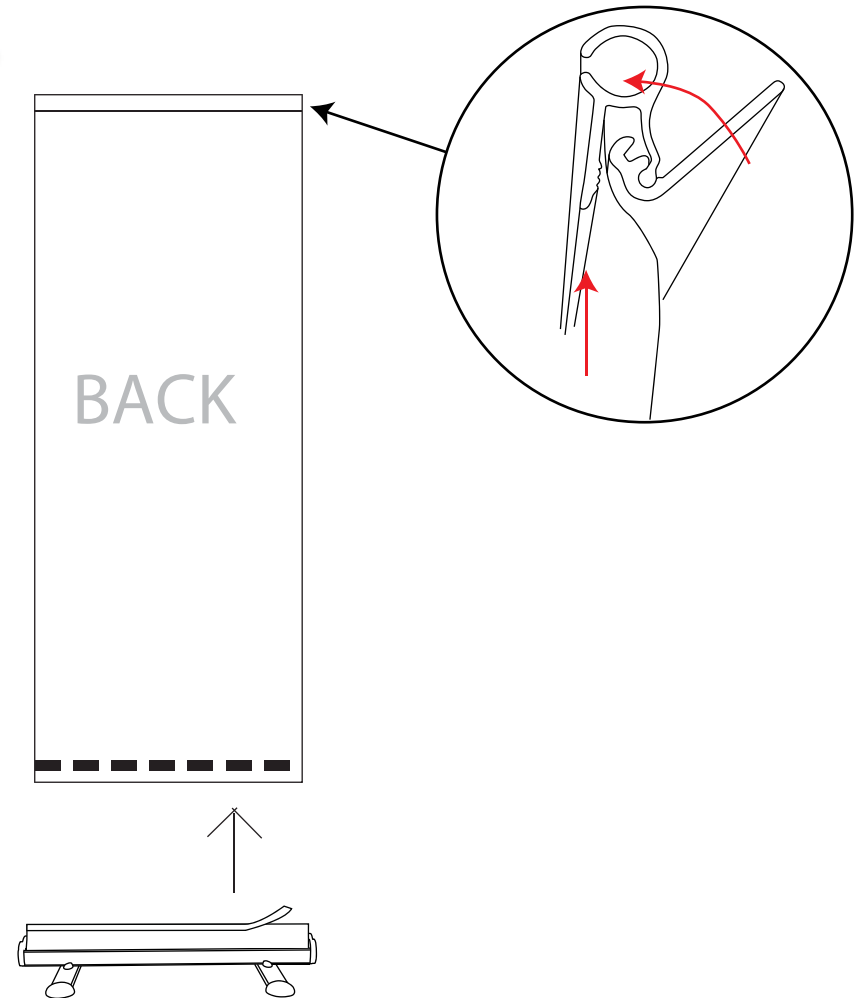

Thunder

Visible graphic Area: 850mm(w) x 2025mm (h)
Beaufort scale 5 if pegged (18-24mph)
Beaufort scale 2 if unpegged (4-7mph)
Recommended to be weighed down if unpegged

850mm 9.05kg

kg

1

Thunder Rev2

Installation